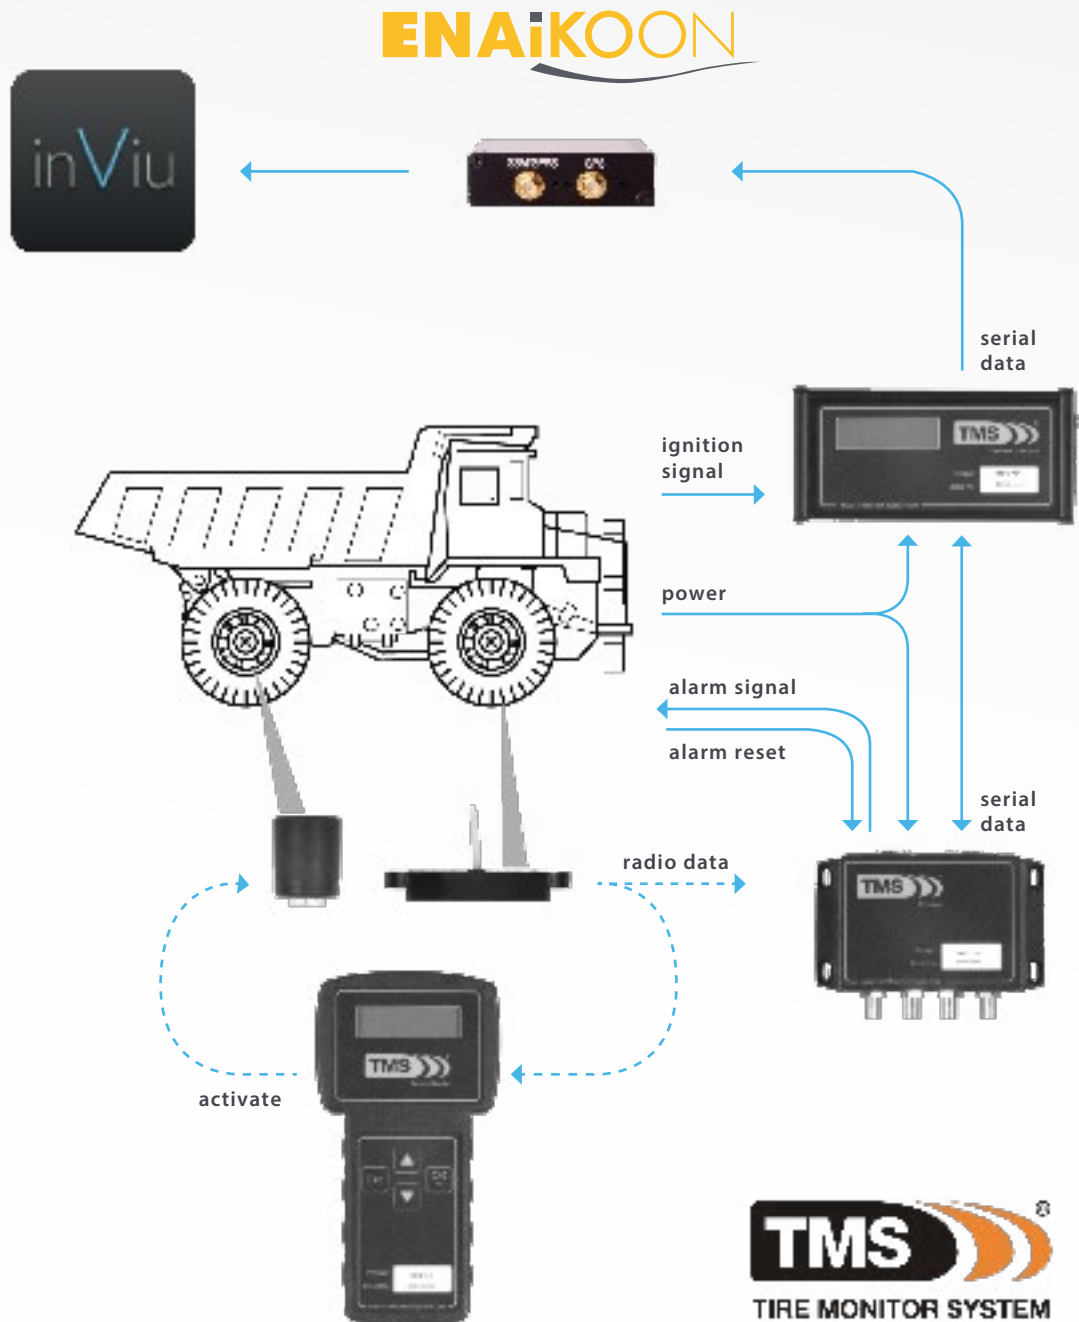

ENAIKOON tire monitor system

Real-time tire pressure monitoring for large off-road vehicles

ENAIKOON tire monitor system is a software plugin that is integrated into inViu pro.

This plugin allows you to remotely monitor the tire pressure of large off-road vehicles.

The ENAIKOON tire monitor system plugin was designed specifically for A M Bromley's Tire Monitor System (TMS). The TMS solution consists of sensors that attach to the tires and a receiver that collect the data from the sensors. Attaching ENAIKOON locate-06 tracking device to the receiver will transmit the data to the ENAIKOON servers, making it possible to monitor the tires in real time and remotely access its data on the powerful online telematics software, inViu, from any web browser.

System overview

How it works

- 1 TMS Sensors are attached to the tires which transmit tire pressure and temperature data periodically and when pressure changes.
- 2 The TMS Receiver collects the data from all sensors.
- 3 The ENAIKOON locate-06 attached to the TMS Receiver sends the data to the ENAIKOON servers.
- 4 All collected data can be accessed through inViu pro. This is where alarm thresholds can be configured for customised alert settings.